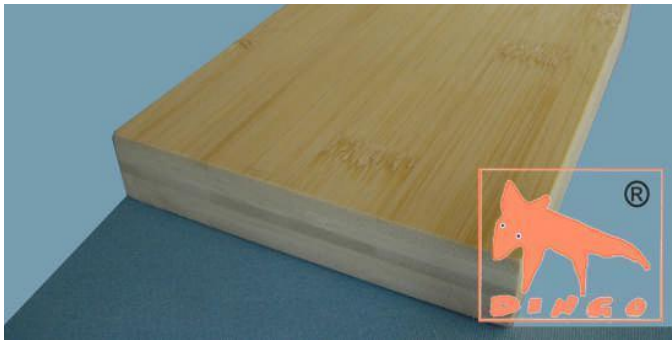

3. DINGO panneaux bambou 5-couches: 20/38/40 mm

Bamboo Nature - Horizontal
Horizontal: Design Classique **HL**
2440*1220*20 mm